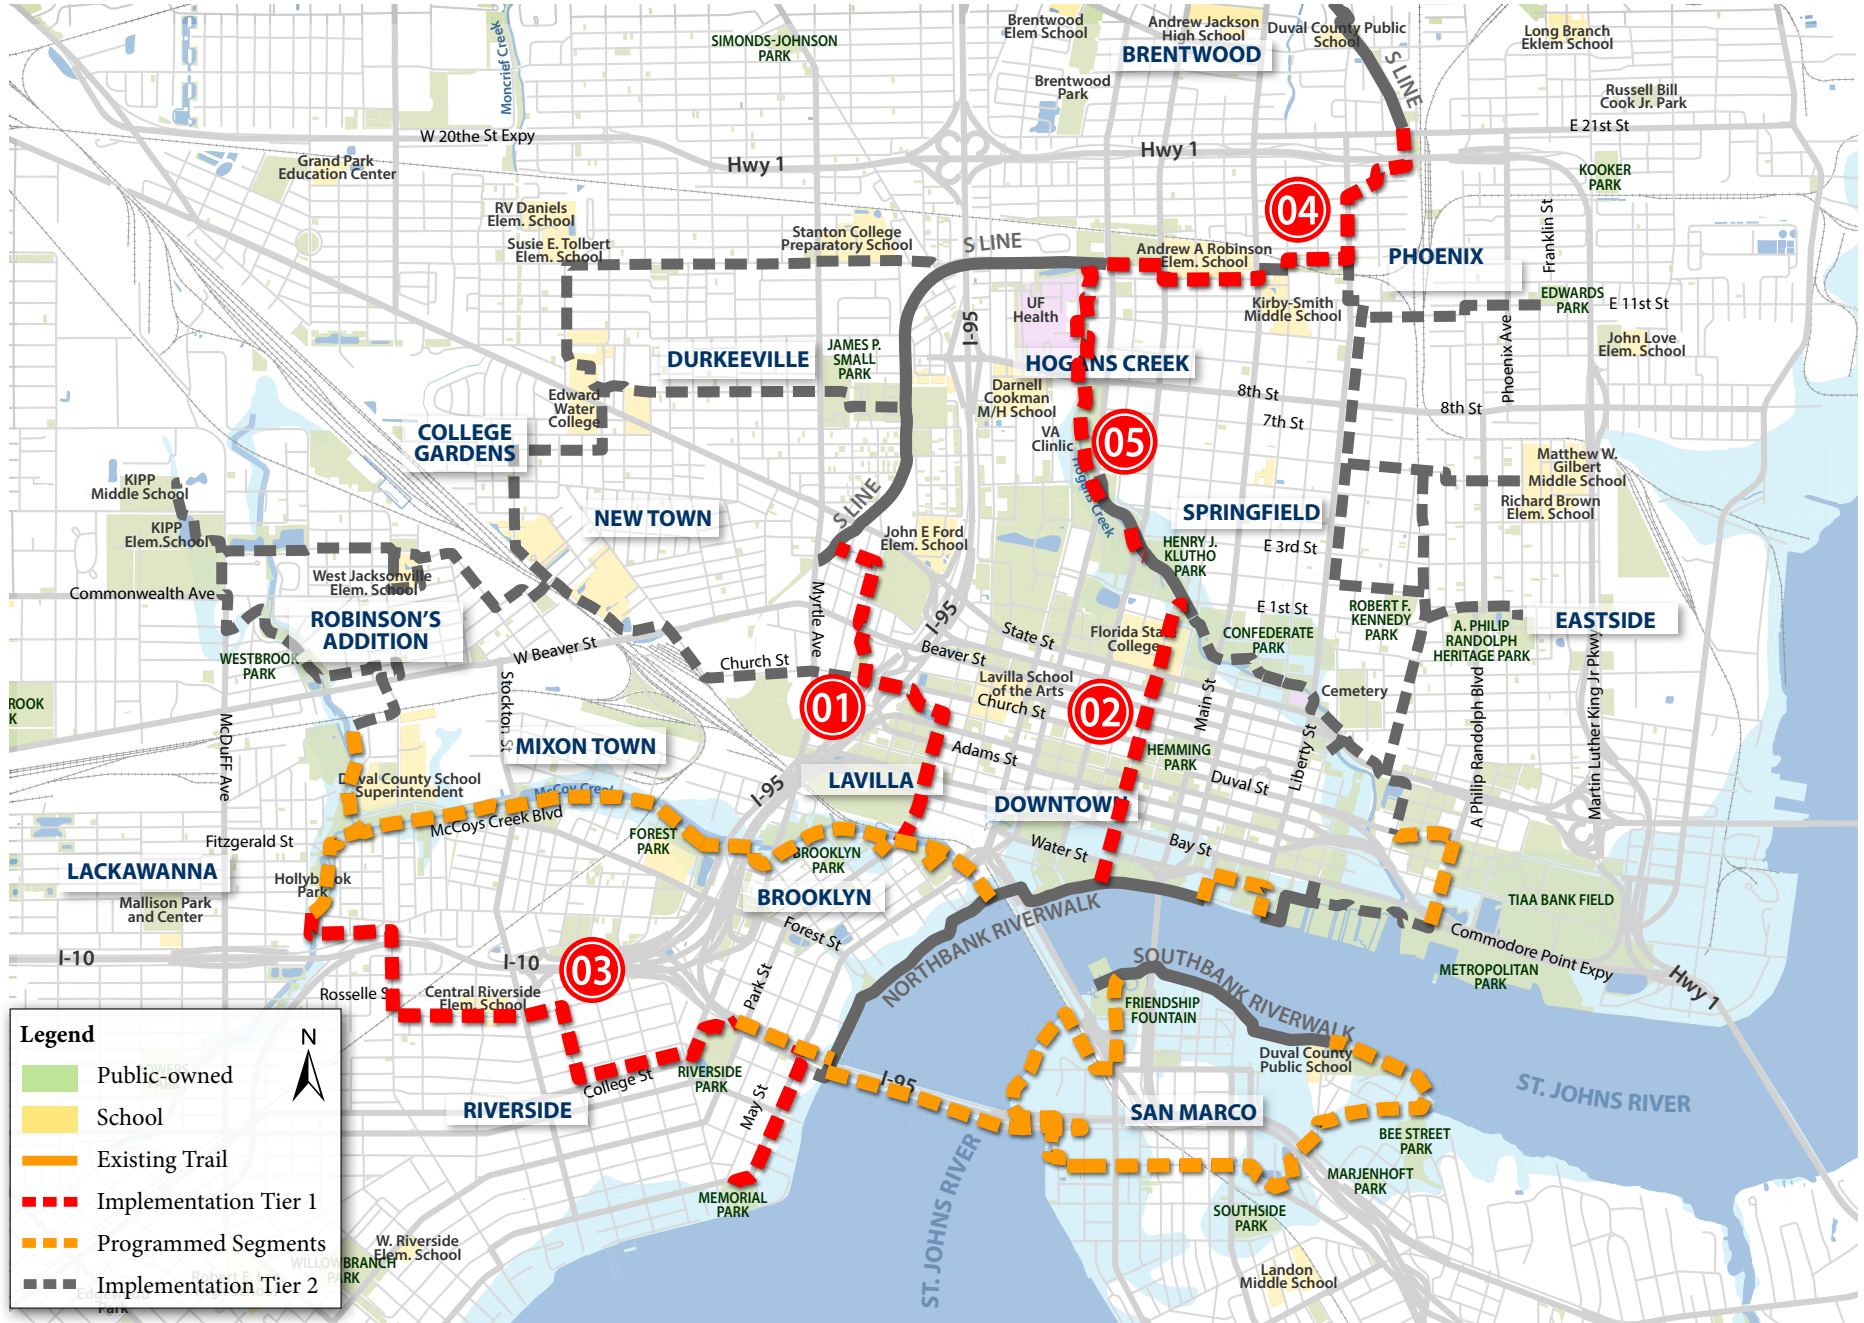

# Emerald Trail Implementation Tier 1 and Tier 2

**Legend**

- Public-owned
- School
- Existing Trail
- Implementation Tier 1
- Programmed Segments
- Implementation Tier 2

N  
↑